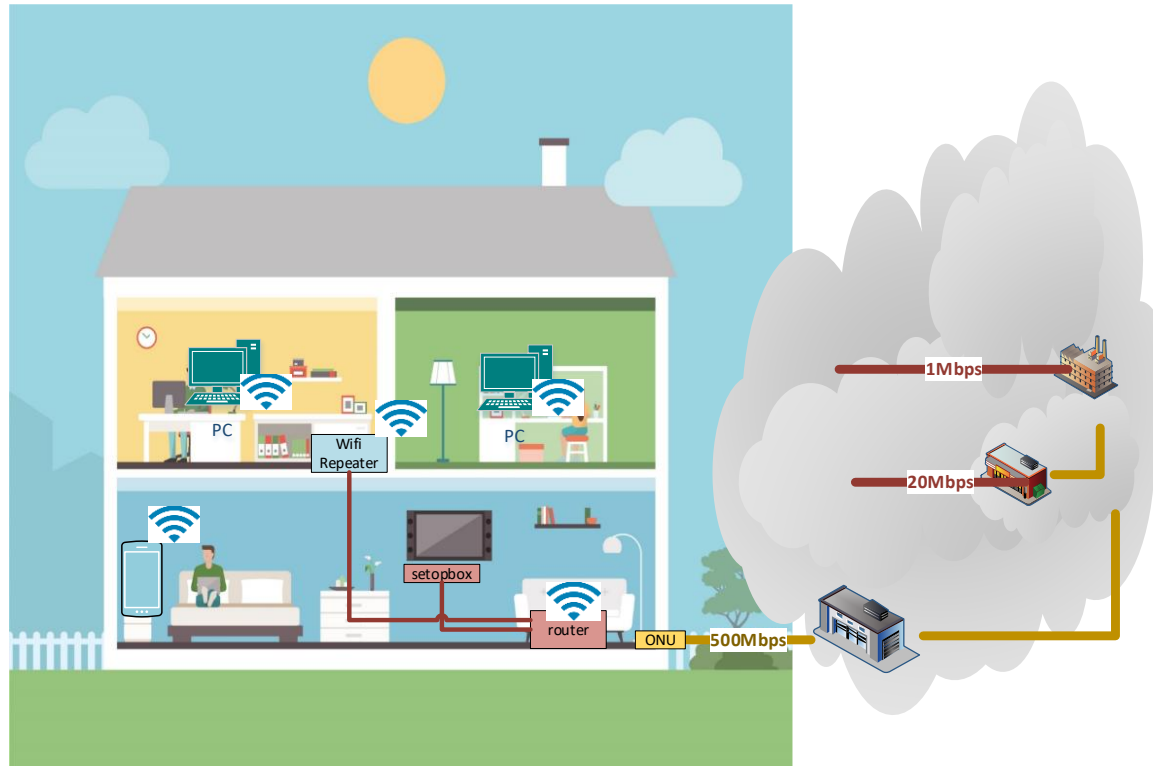

# The Historical Network

- One device : Desktop
- No Home Network
- Average Bandwidth Capability : 1 Mbps
- Usage: Webbrowsing

# The Previous Gen Network

- 2-5 devices: Desktop, **Laptop, Setopbox**
- Home Network : **Wifi 4 , Ethernet switch, CPL**
- Average Bandwidth Capability : **20 Mbps**
- Usage: Webbrowsing, **IPTV, P2P**

# The Best Actual Network

- 5-10 devices: Desktop, Laptop, **Mobile Phone, tablet, TV, printer,...**
- Home Network : **Wifi 5** , Ethernet switch, CPL, **Repeater**
- Average Bandwidth Capability : **500 Mbps**
- Usage: Web browsing, IPTV, **Streaming, Gaming, smartHome**