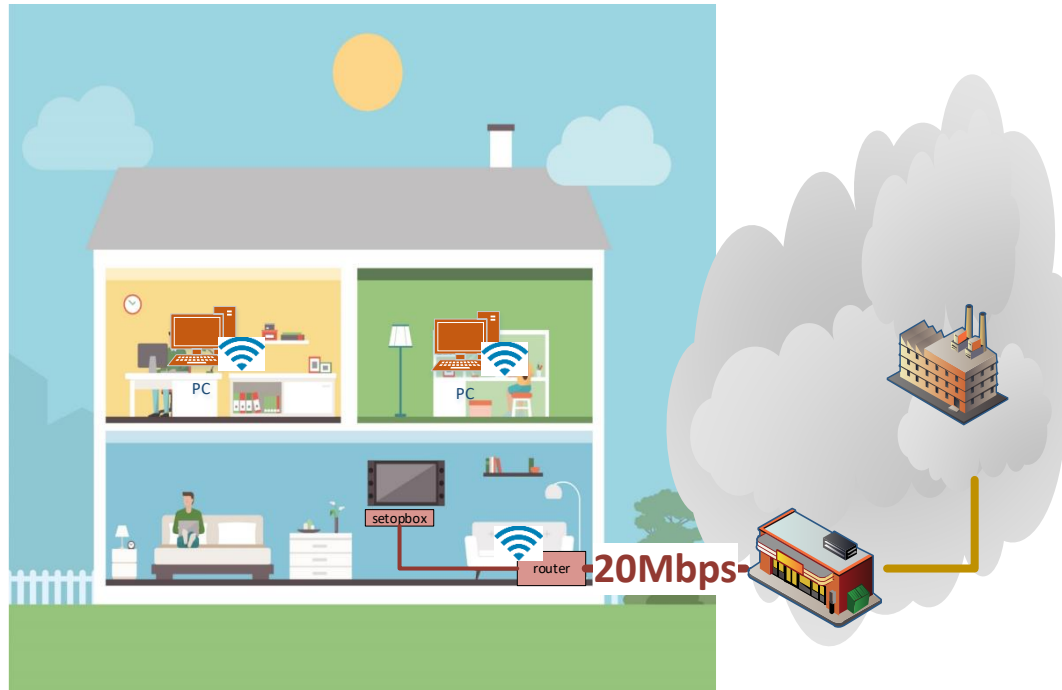

The Previous Gen Network

- 2-5 devices: Desktop, **Laptop, Setopbox**
- Home Network : **Wifi 4 , Ethernet switch, CPL**
- Average Bandwidth Capability : **20 Mbps**
- Usage: Webbrowsing, **IPTV, P2P**