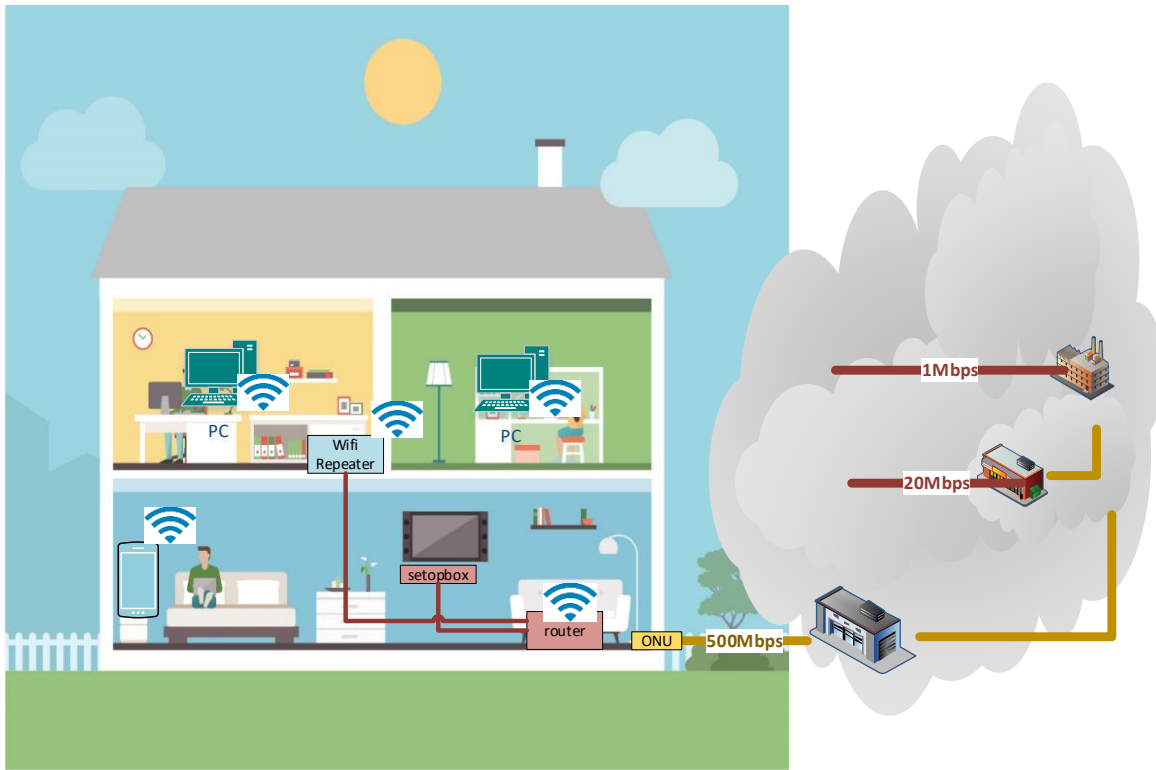

# The Previous Gen Network

- 2-5 devices: Desktop, **Laptop, Setopbox**
- Home Network : **Wifi 4 , Ethernet switch, CPL**
- Average Bandwidth Capability : **20 Mbps**
- Usage: Webbrowsing, **IPTV, P2P**

# The Best Actual Network

- 5-10 devices: Desktop, Laptop, **Mobile Phone, tablet, TV, printer,...**
- Home Network : **Wifi 5** , Ethernet switch, CPL, **Repeater**
- Average Bandwidth Capability : **500 Mbps**
- Usage: Web browsing, IPTV, **Streaming, Gaming, smartHome**

# the Need Evolution : Actual Network

- 10-20 devices: **Conneted Objects**
- Home Network : **Wifi Coverage, BW evolution**
- Average Bandwidth Capability : **500 Mbps -> ???**
- Usage: Webbrowsing, IPTV, **Live Contents, VideoConference, Cloud Gaming**