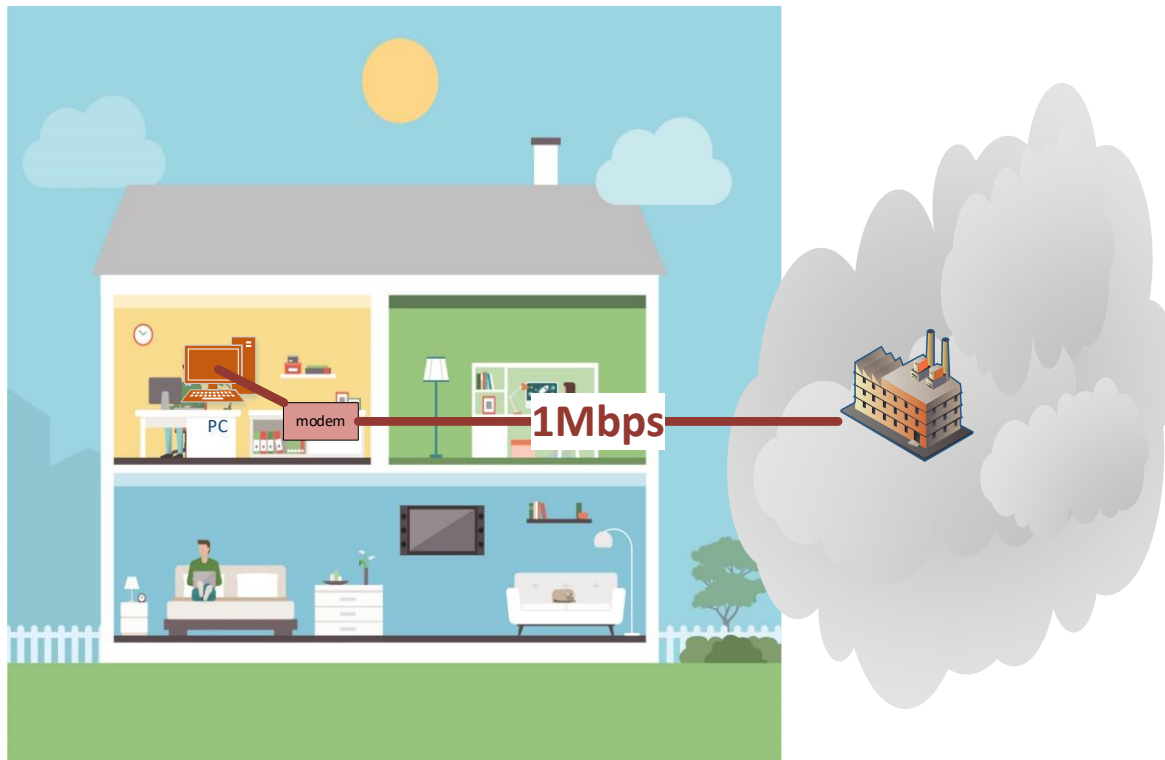

# The Historical Network

- One device : Desktop
- No Home Network
- Average Bandwidth Capability : 1 Mbps
- Usage: Webbrowsing