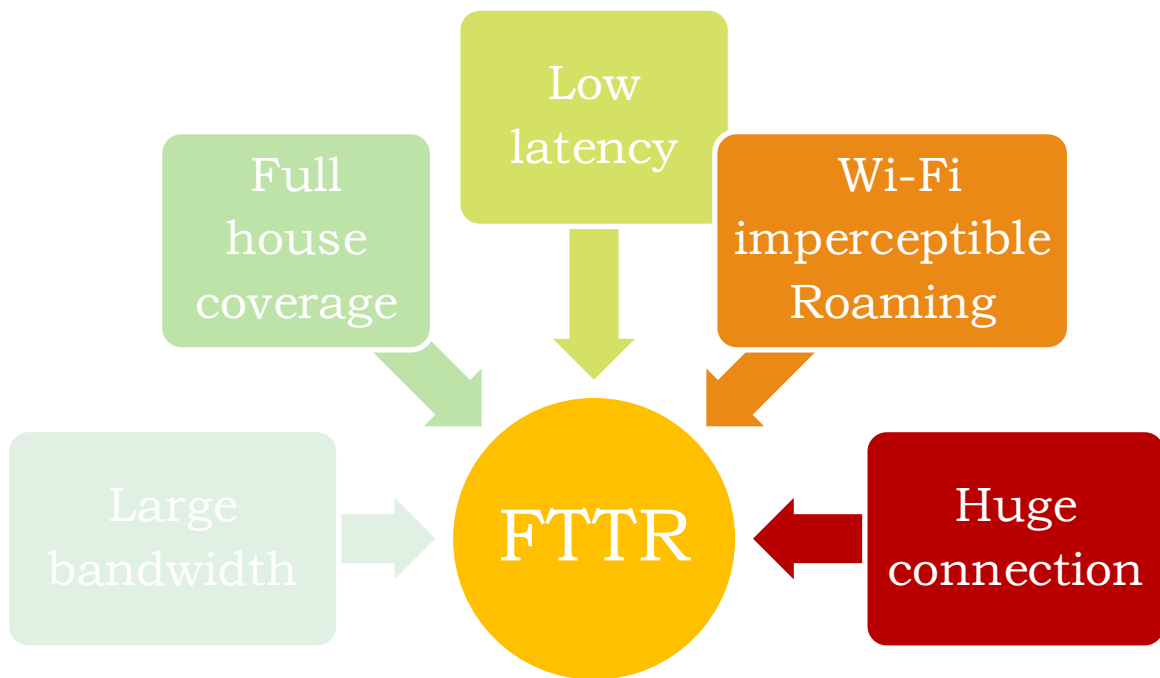

**04/2021**

**2022**

- Issued the "Notice on Launching the Marketing and Promotion of FTTR Optical Broadband Products"
- Issued the "China Unicom New Generation Home Optical Network Solution and Construction Suggestions "V2.0"
- By the end of 2021, all northern key cities and part of key cities of southern provinces launched FTTR
- By the Mid 2022, all northern cities and southern cities have launched FTTR products

## 2. Business progress (End of March 2022)

- A total of **110,000+** users in **7** provinces including Shandong, Beijing and so on.
- FTTR service have been released in the remaining provinces including: Shanghai, Jilin, Hubei, Hunan, Fujian, Tianjin, etc.

# Overview of FTTR

- Basing on the FTTR, the optical fiber is extended to every room to completely solve the problem of link limitation and coverage, and improve the stability of indoor wired and wireless connections. FTTR is the another great update after FTTH.