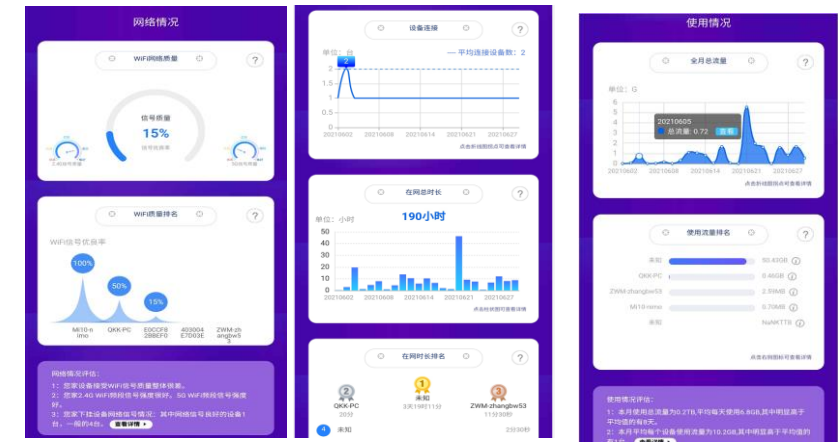

User Reports

- Visualization of users' Wi Fi status and Internet access quality
- Tagging user preferences
- Precision marketing based on user behavior big data