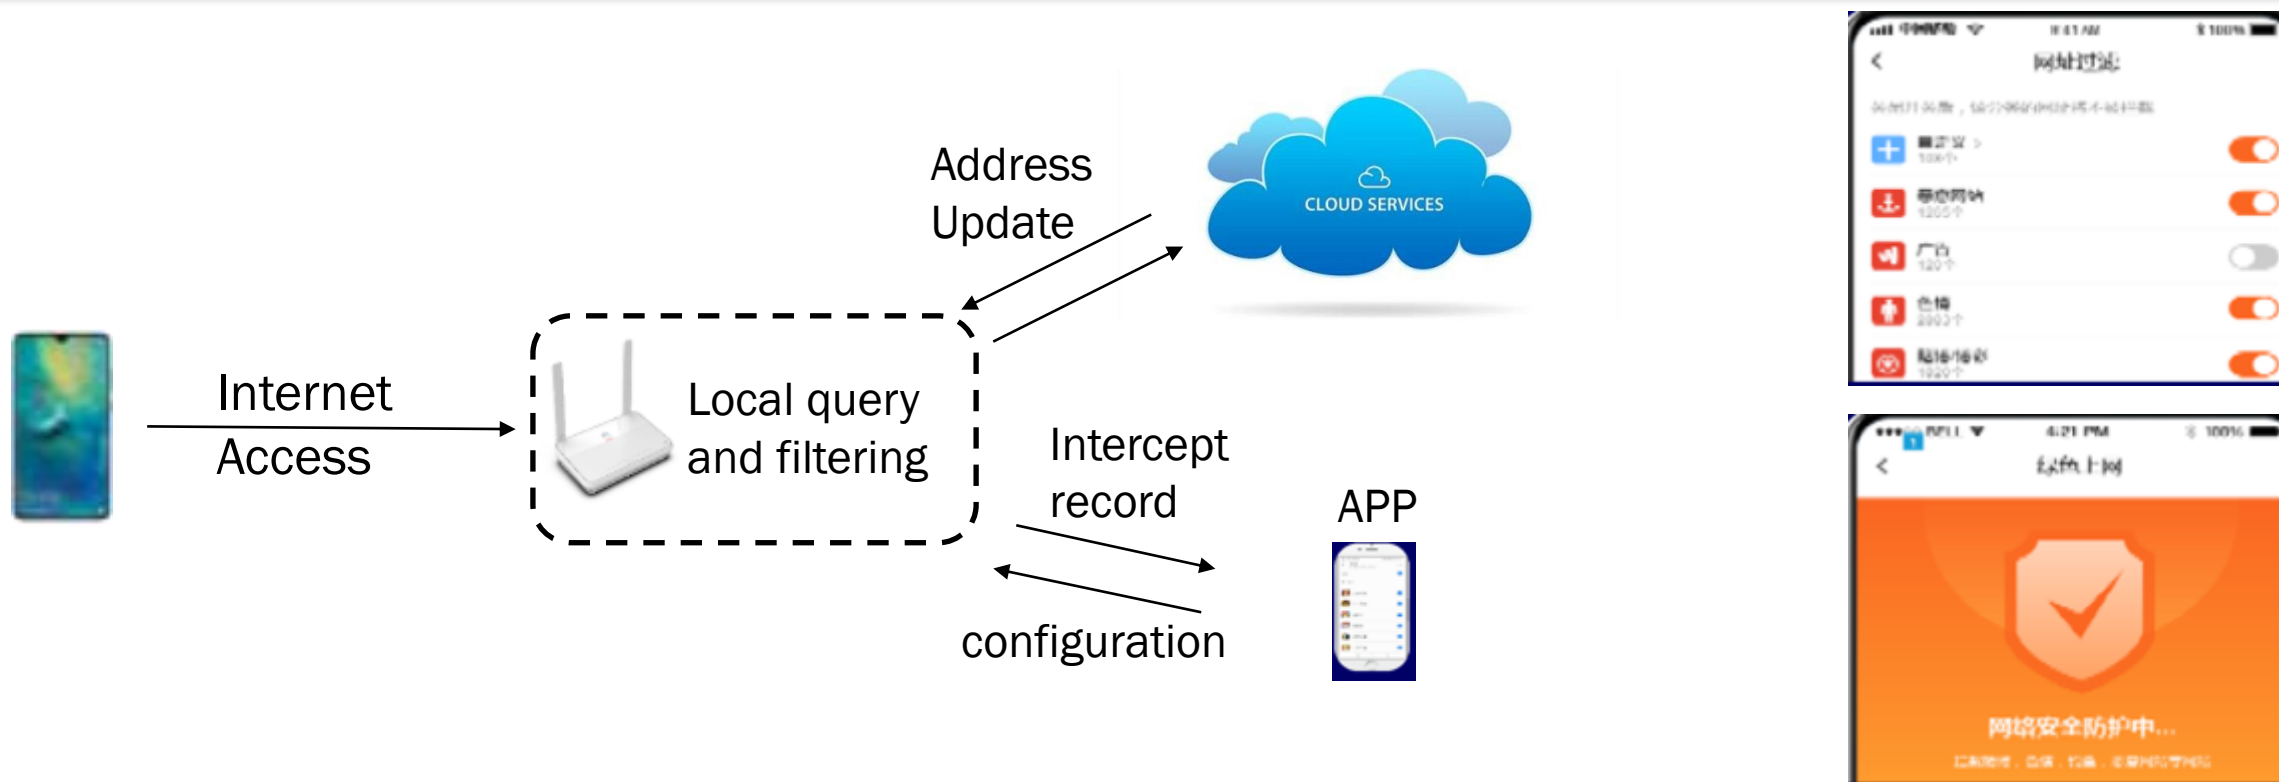

# Architecture of FTTR application

# Application of FTTR: Service quality assurance

Online education

Online games

Video conferencing

**Service identification**

**QoS**

**Network acceleration**

**Intelligent routing**

- Based on the cooperation of gateway intelligent system and network open capability, QoS and low delay plane technology are adopted to achieve end-to-end assurance for specific applications and meet various scenarios.

## ➤ Parental control:

- Manage the time of Internet access to prevent children spend too much time on game;
- Control the APP/address of Internet access to help children focus on study especially online courses time;