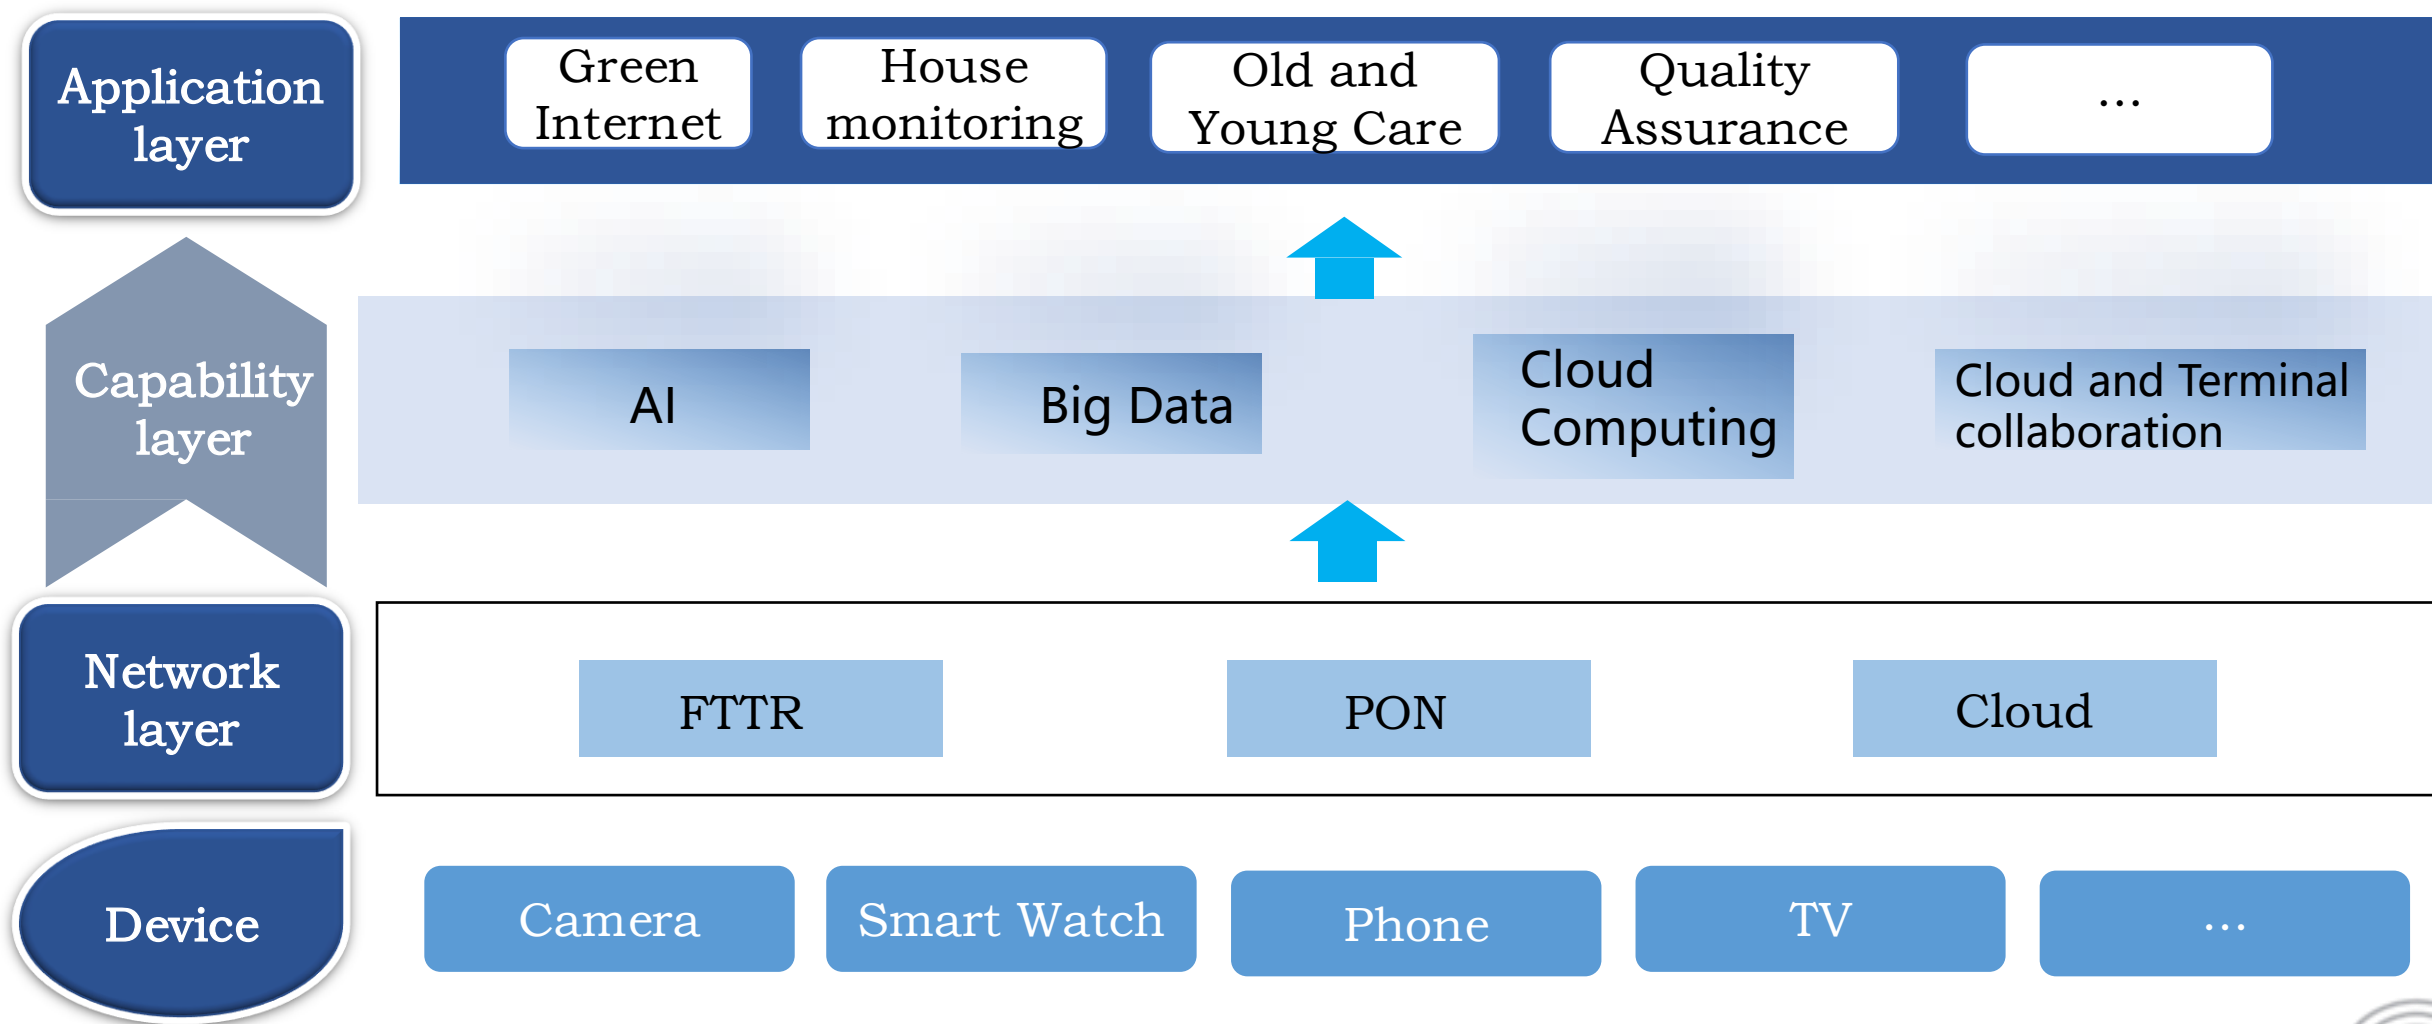

# Overview of FTTR

- Basing on the FTTR, the optical fiber is extended to every room to completely solve the problem of link limitation and coverage, and improve the stability of indoor wired and wireless connections. FTTR is the another great update after FTTH.

# Overall architecture

A network/Multi scenario support

Whole house intelligence

Cloud and Terminal collaboration

# Architecture of FTTR application

- Based on the cooperation of gateway intelligent system and network open capability, QoS and low delay plane technology are adopted to achieve end-to-end assurance for specific applications and meet various scenarios.