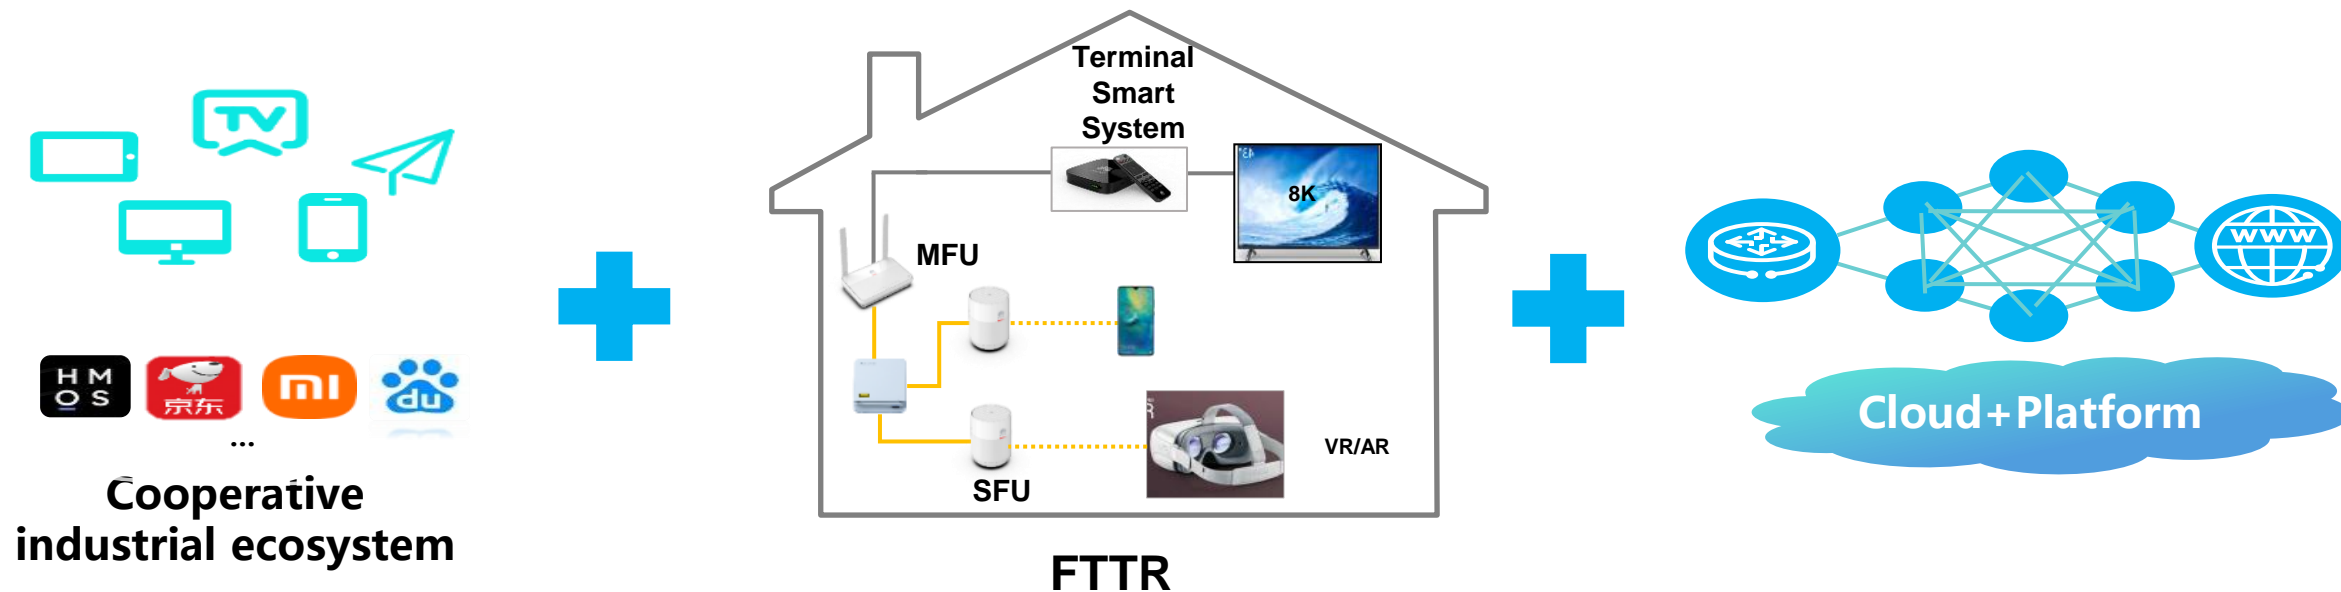

**04/2021**

**2022**

- Issued the "Notice on Launching the Marketing and Promotion of FTTR Optical Broadband Products"
- Issued the "China Unicom New Generation Home Optical Network Solution and Construction Suggestions "V2.0"
- By the end of 2021, all northern key cities and part of key cities of southern provinces launched FTTR
- By the Mid 2022, all northern cities and southern cities have launched FTTR products

## 2. Business progress (End of March 2022)

- A total of **110,000+** users in **7** provinces including Shandong, Beijing and so on.
- FTTR service have been released in the remaining provinces including: Shanghai, Jilin, Hubei, Hunan, Fujian, Tianjin, etc.

# Overview of FTTR

- Basing on the FTTR, the optical fiber is extended to every room to completely solve the problem of link limitation and coverage, and improve the stability of indoor wired and wireless connections. FTTR is the another great update after FTTH.

# Overall architecture

A network/Multi scenario support

Whole house intelligence

Cloud and Terminal collaboration