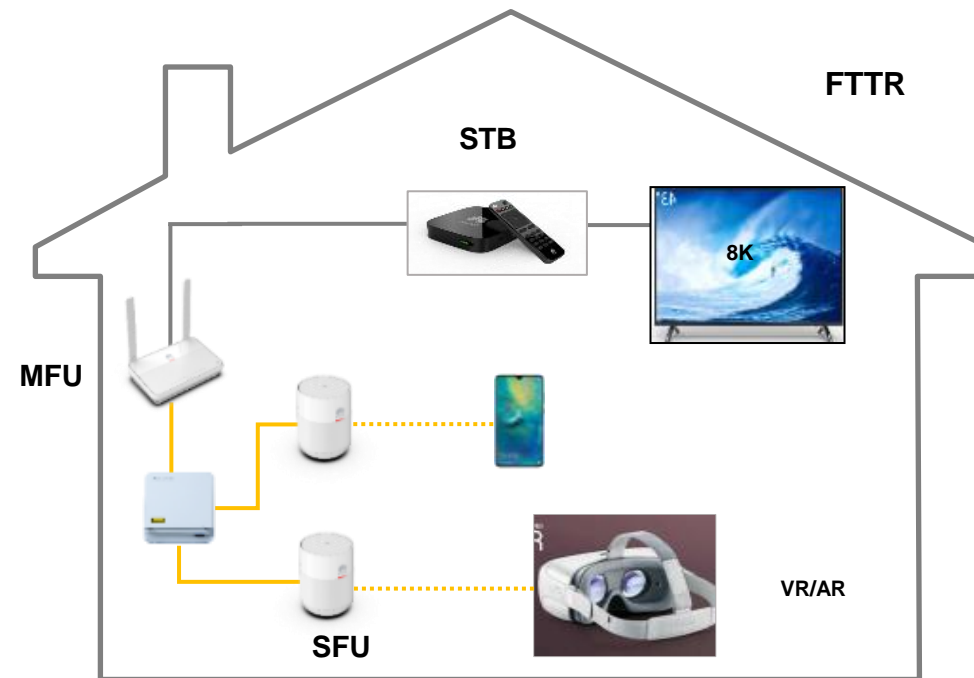

**04/2021**

**2022**

- Issued the "Notice on Launching the Marketing and Promotion of FTTR Optical Broadband Products"
- Issued the "China Unicom New Generation Home Optical Network Solution and Construction Suggestions "V2.0"
- By the end of 2021, all northern key cities and part of key cities of southern provinces launched FTTR
- By the Mid 2022, all northern cities and southern cities have launched FTTR products

# Overview of FTTR

- Basing on the FTTR, the optical fiber is extended to every room to completely solve the problem of link limitation and coverage, and improve the stability of indoor wired and wireless connections. FTTR is the another great update after FTTH.

## User Reports

- Visualization of users' Wi Fi status and Internet access quality
- Tagging user preferences
- Precision marketing based on user behavior big data

□ Achieve the visual and refined management of network services, provide users with differentiated high-quality service experience, comprehensively enhance user perception, and extend from network service to experience service.

## Campus

Multi terminal,  
WI-FI coverage/  
roaming