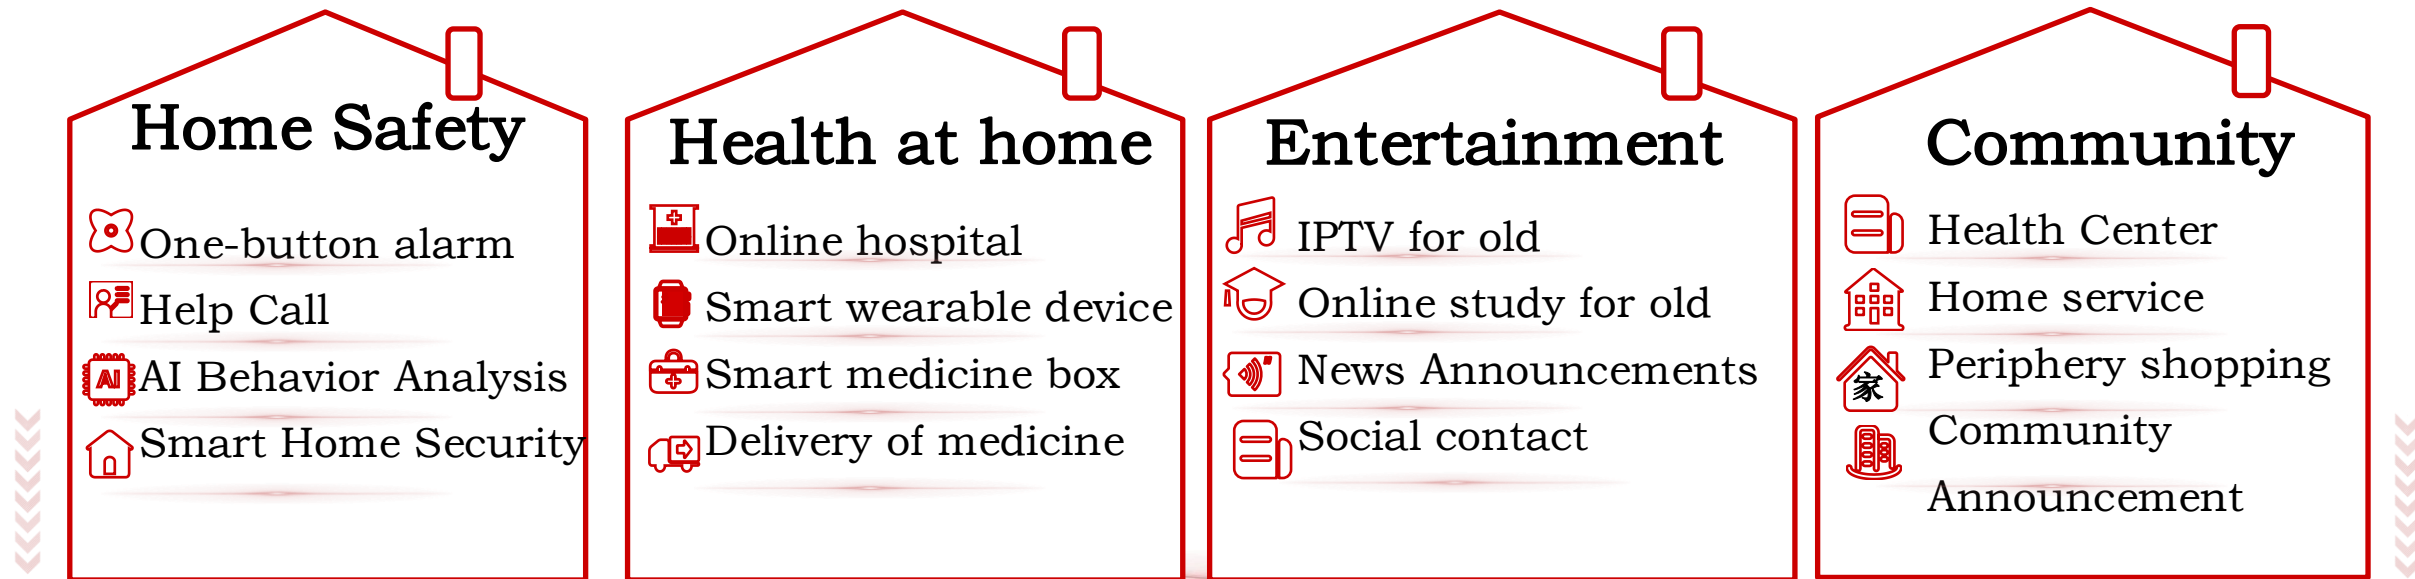

# Application of FTTR: Parental control & Green Internet

## ➤ Parental control:

- Manage the time of Internet access to prevent children spend too much time on game;
- Control the APP/address of Internet access to help children focus on study especially online courses time;

# Application of FTTR: House monitoring & Old and young care

## ➤ Home safety:

- Smart Home Security, AI analysis of critical behavior or situation, One button alarm/call in case of emergency;