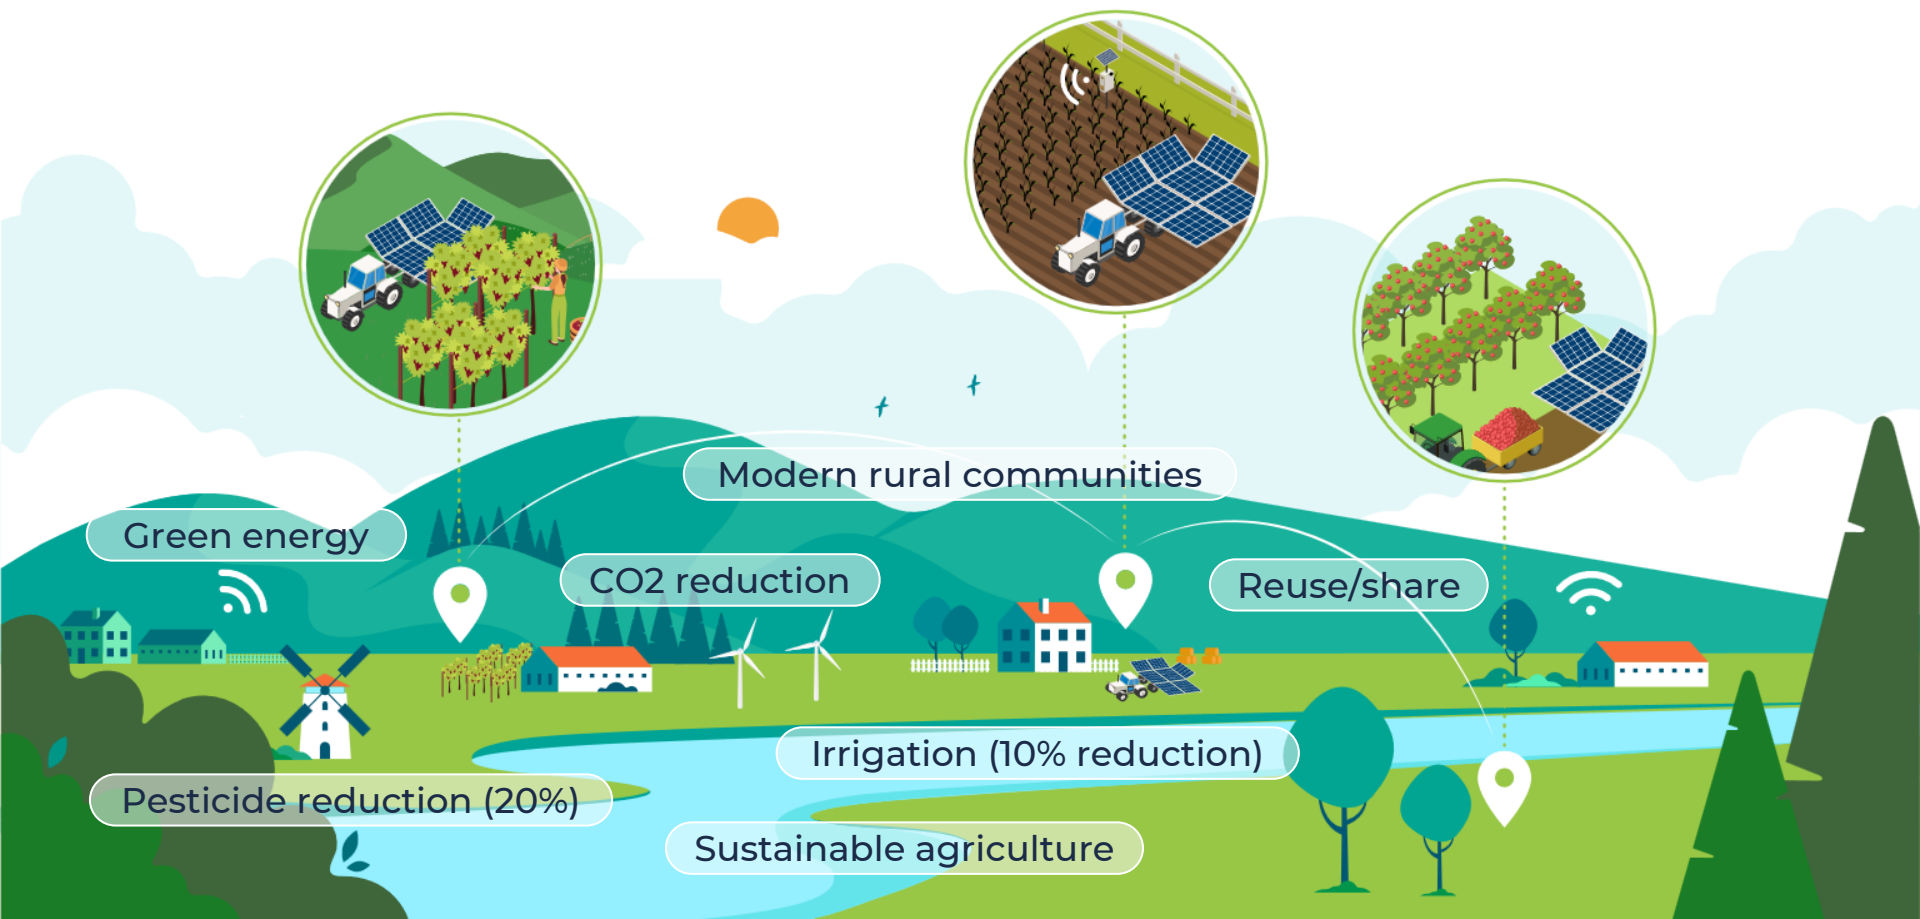

Rural communities: bridging digital divide.

5 Living Labs Multi-Sector | Multi-Actor

LUXEMBOURG

Digitalisation of Viticulture

NORWAY

Connected Forestry

DENMARK

Connected Livestock Transport

TURKEY

Smart Olive Tree Farming

SERBIA

Sustainable Agriculture and Preservation of Natural Environment

Portable, mobile, smart solar plants for rural communication and digital solutions needs

Step #1 Mobile/portable solar generators

The basis for creation of a shared rural infrastructure

- Electrical energy: generation, where and when needed
- Connectivity: LoRaWAN gateway + 4G/5G router
- EdgeML: ML inferencing/computing device
- Sensors (weather stations, video cameras, soil moisture, etc.)

Step #2 Shared environment monitoring platform

Devices deployed, providing information to the community

- Air quality monitoring
- Water quality monitoring
- Noise level monitoring

Step #3 Shared digital agriculture platform