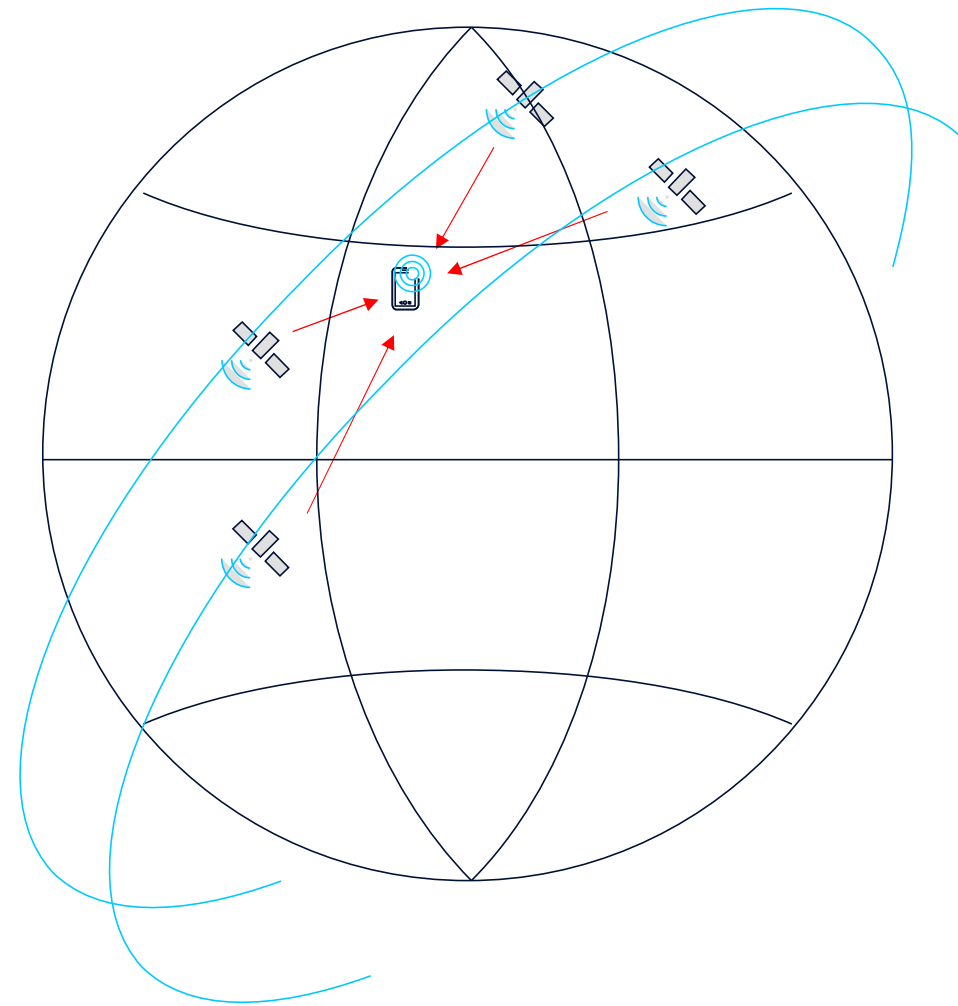

TN - NTN Interworking

- Seamless mobility between TN and NTN

Architecture

- Support for transparent and regenerative architectures.

Multi Orbit support

- GEO – LEO – HAPS networks

6G NTN support for full range of UE types

Examples

Integrated Location Services

Use 6G NTN for positioning and initial access

- Synchronization based on 6G satellites.
- Advantages of independence from external GNSS are reduced cost, lower power consumption and potentially (light) indoor coverage.
- UE autonomous position determination based on network reference signals.
- Tradeoff between accuracy and initial access efficiency.