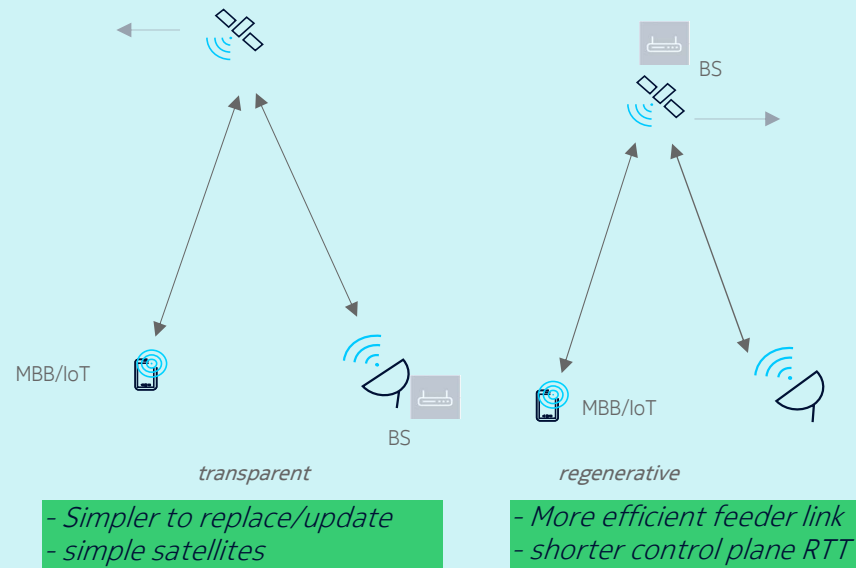

Examples

Integrated Location Services

Use 6G NTN for positioning and initial access

- Synchronization based on 6G satellites.
- Advantages of independence from external GNSS are reduced cost, lower power consumption and potentially (light) indoor coverage.
- UE autonomous position determination based on network reference signals.
- Tradeoff between accuracy and initial access efficiency.

TN – NTN Interworking and Architectures

TN – NTN Interworking

- Seamless mobility through optimization of existing solutions (including cases with different CN for TN and NTN).

Architectures

- Support for transparent and regenerative architectures.