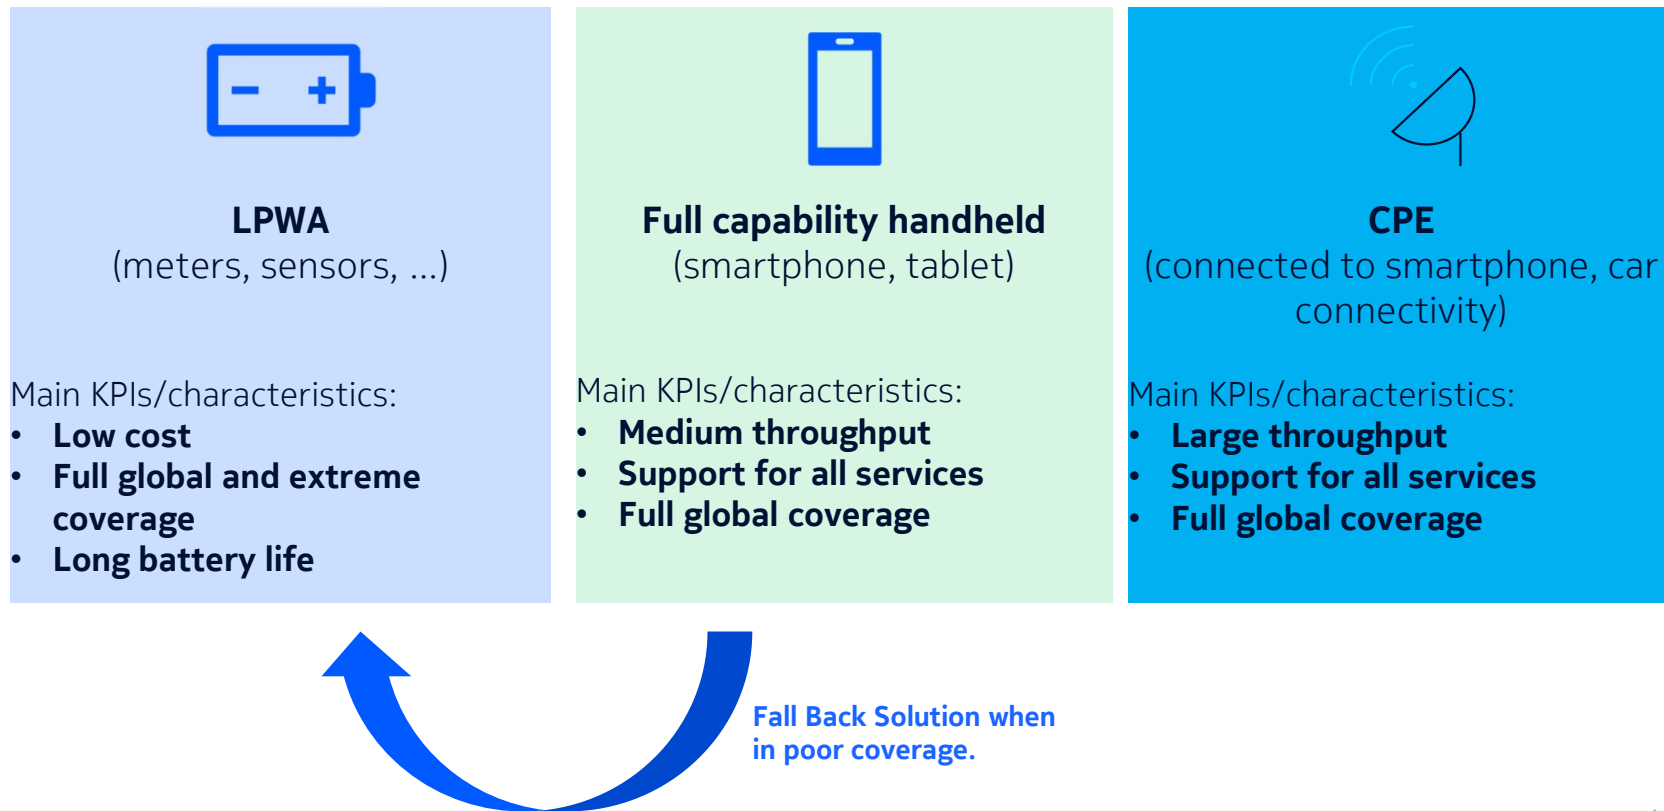

Examples

Integrated Location Services

Use 6G NTN for positioning and initial access

- Synchronization based on 6G satellites.
- Advantages of independence from external GNSS are reduced cost, lower power consumption and potentially (light) indoor coverage.
- UE autonomous position determination based on network reference signals.
- Tradeoff between accuracy and initial access efficiency.